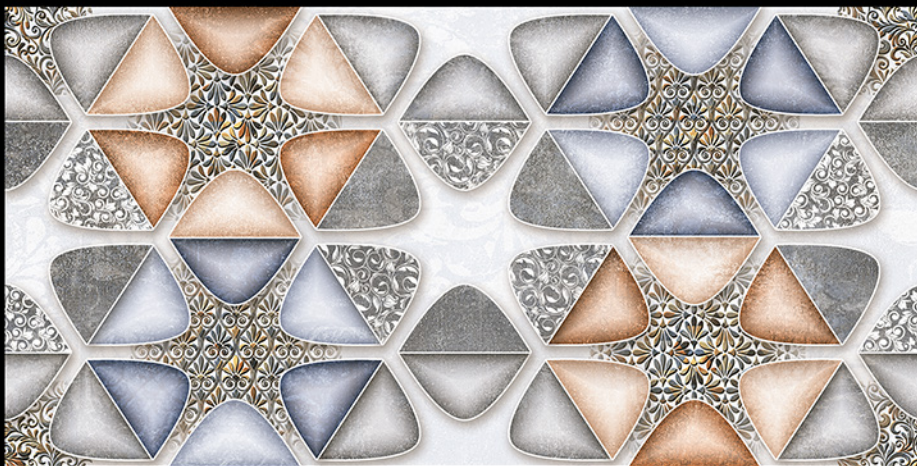

DIMOND MULTY LT