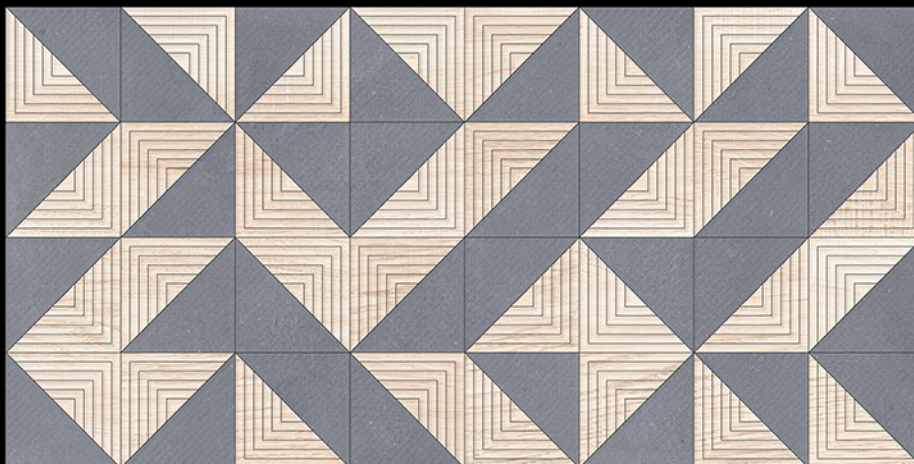

PYRAMID BLACK LT