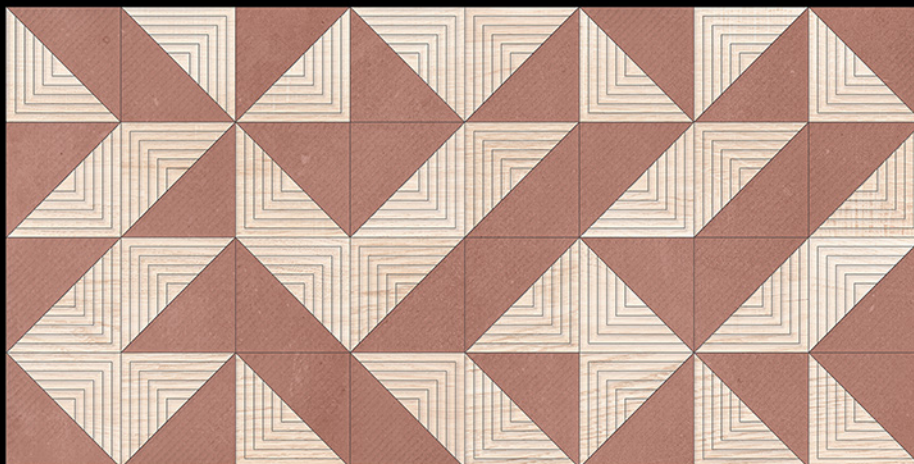

..... *More than tiles*

MONTELLO

..... *More than tiles*

300mm x 600mm

Brand new collection

PYRAMID BROWN LT

PYRAMID BROWN HL-1

PYRAMID BROWN DK