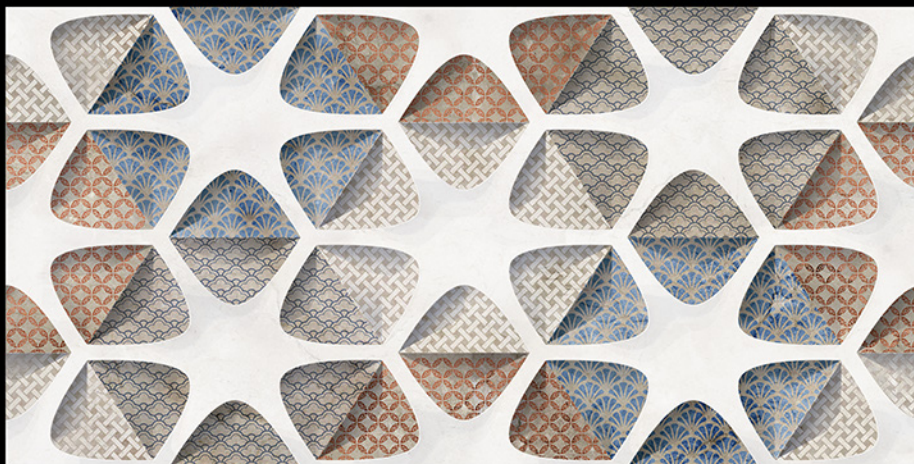

..... *More than tiles*

300mm x 600mm

Brand new collection

DIMOND BROWN LT

DIMOND BROWN HL-1

DIMOND BROWN DK

300mm x 600mm

Brand new collection