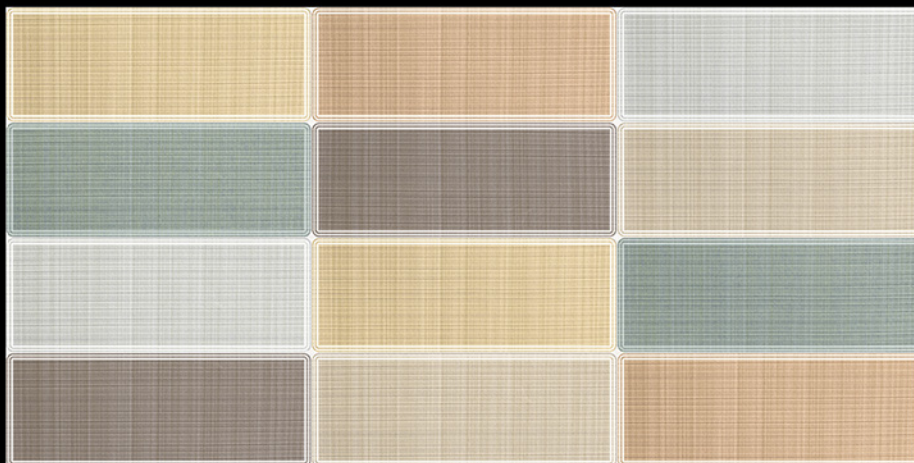

..... *More than tiles*

300mm x 600mm

*Brand new collection*

118 LT

118 HL-1

118 DK

**MONTELLO**

..... *More than tiles*