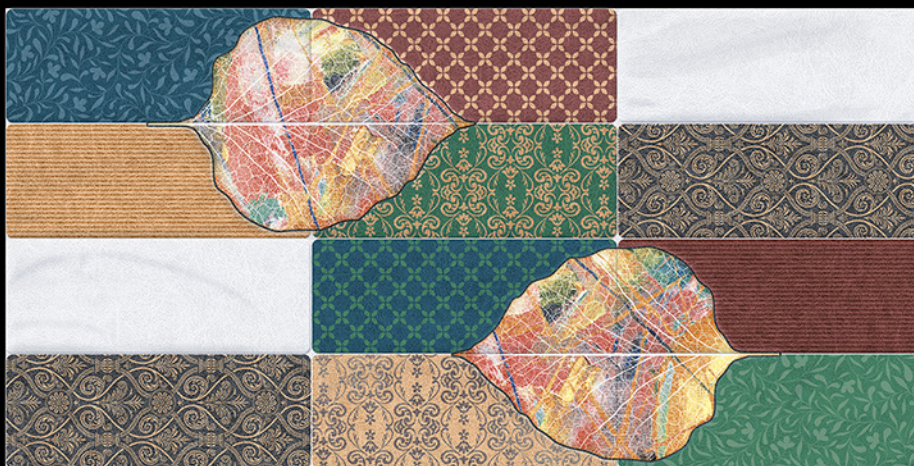

MONTELLO

●●●●●● *More than tiles*

MONTELLO

..... *More than tiles*

300mm x 600mm

Brand new collection

ALUMINA LEAF LT

ALUMINA LEAF HL-1