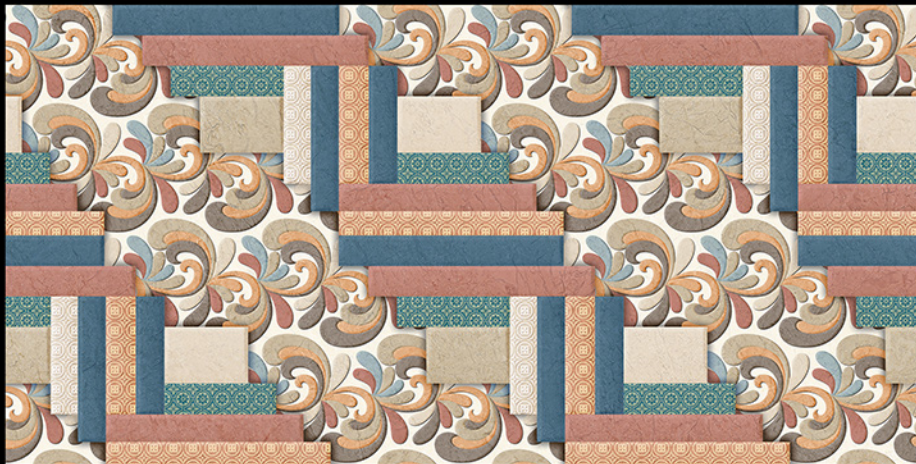

CENTURY MULTY LT