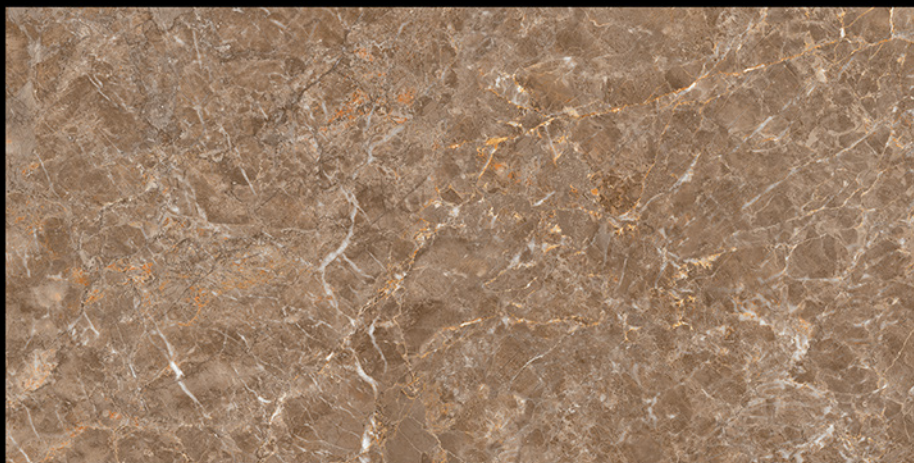

300mm x 600mm

Brand new collection

ALUMINA CHOCO LT

ALUMINA CHOCO HL-1

ALUMINA CHOCO DK

300mm x 600mm

Brand new collection

MONTELLO