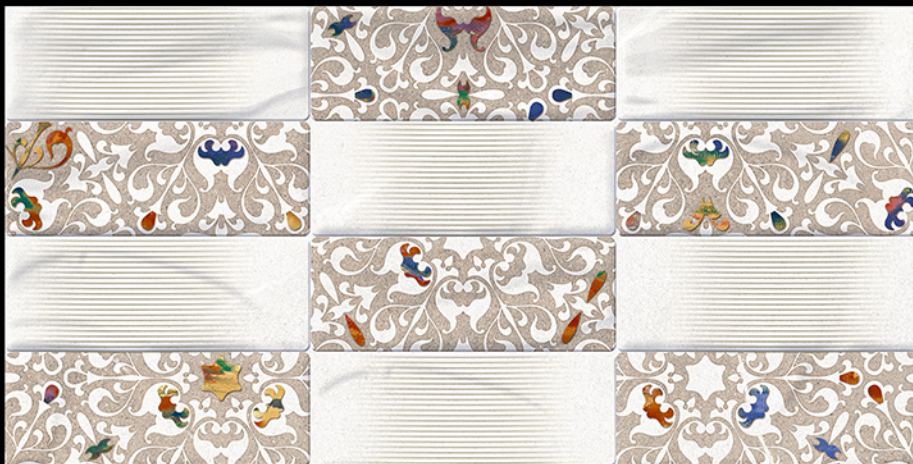

ALUMINA FALORA LT