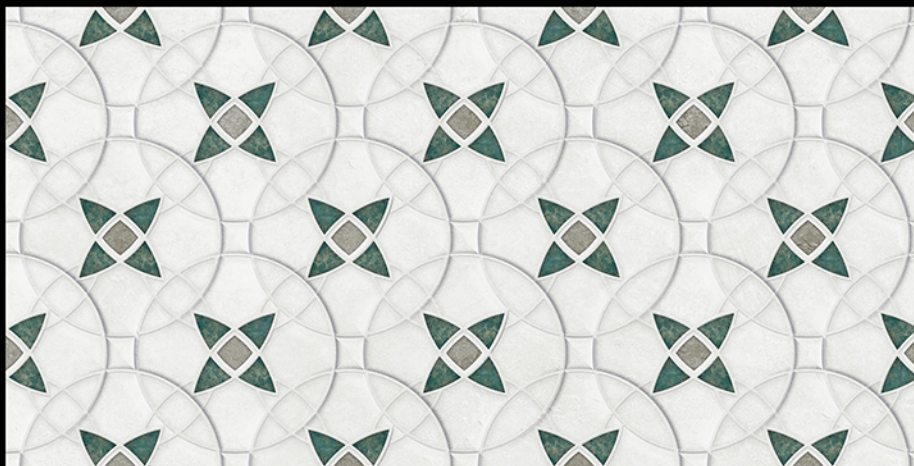

MOON BUBBLE GREEN TAGE HL-1