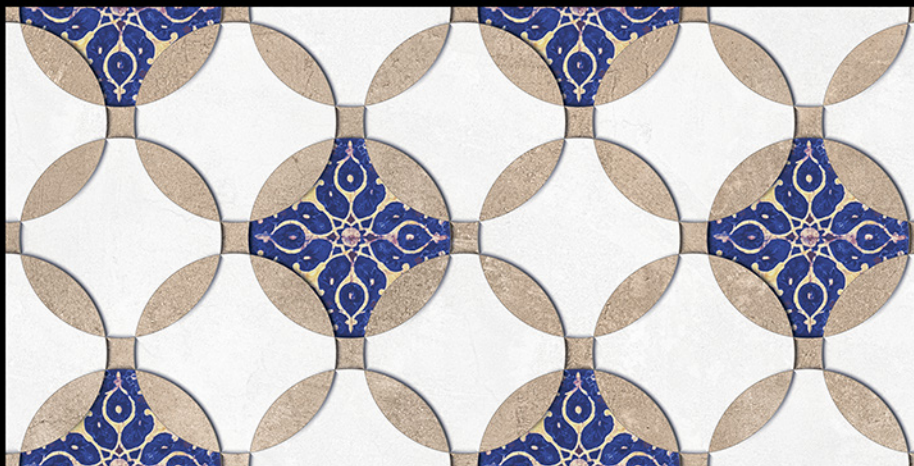

MONTELLO

..... *More than tiles*

300mm x 600mm

Brand new collection

MOON BUBBLE SAND BLUE LT

MOON BUBBLE SAND BLUE HL-1

MOON BUBBLE SAND BLUE DK

300mm x 600mm