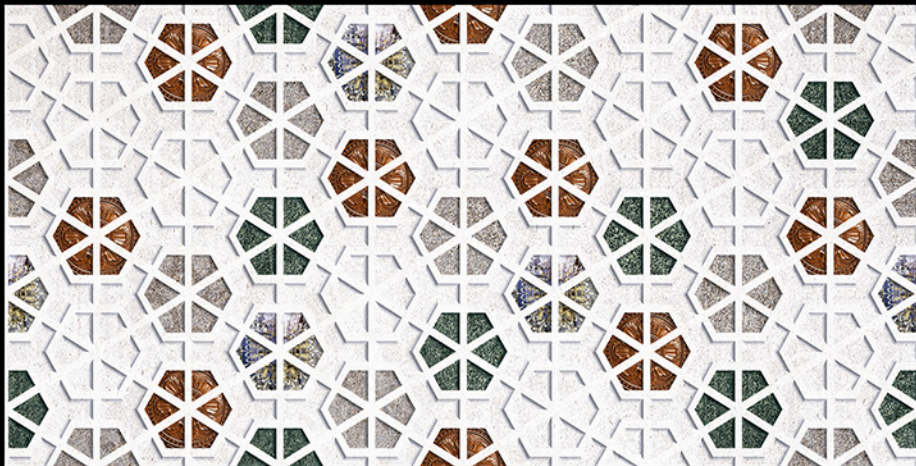

..... *More than tiles*

MONTELLO

..... *More than tiles*

300mm x 600mm

Brand new collection

HEXAGONE BROWN LT

HEXAGONE BROWN HL-1

HEXAGONE BROWN DK