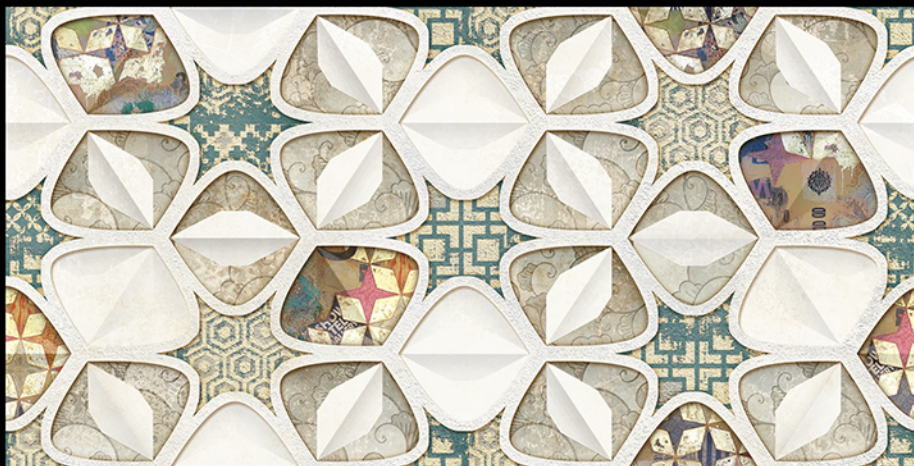

DIMOND DESSERT LT